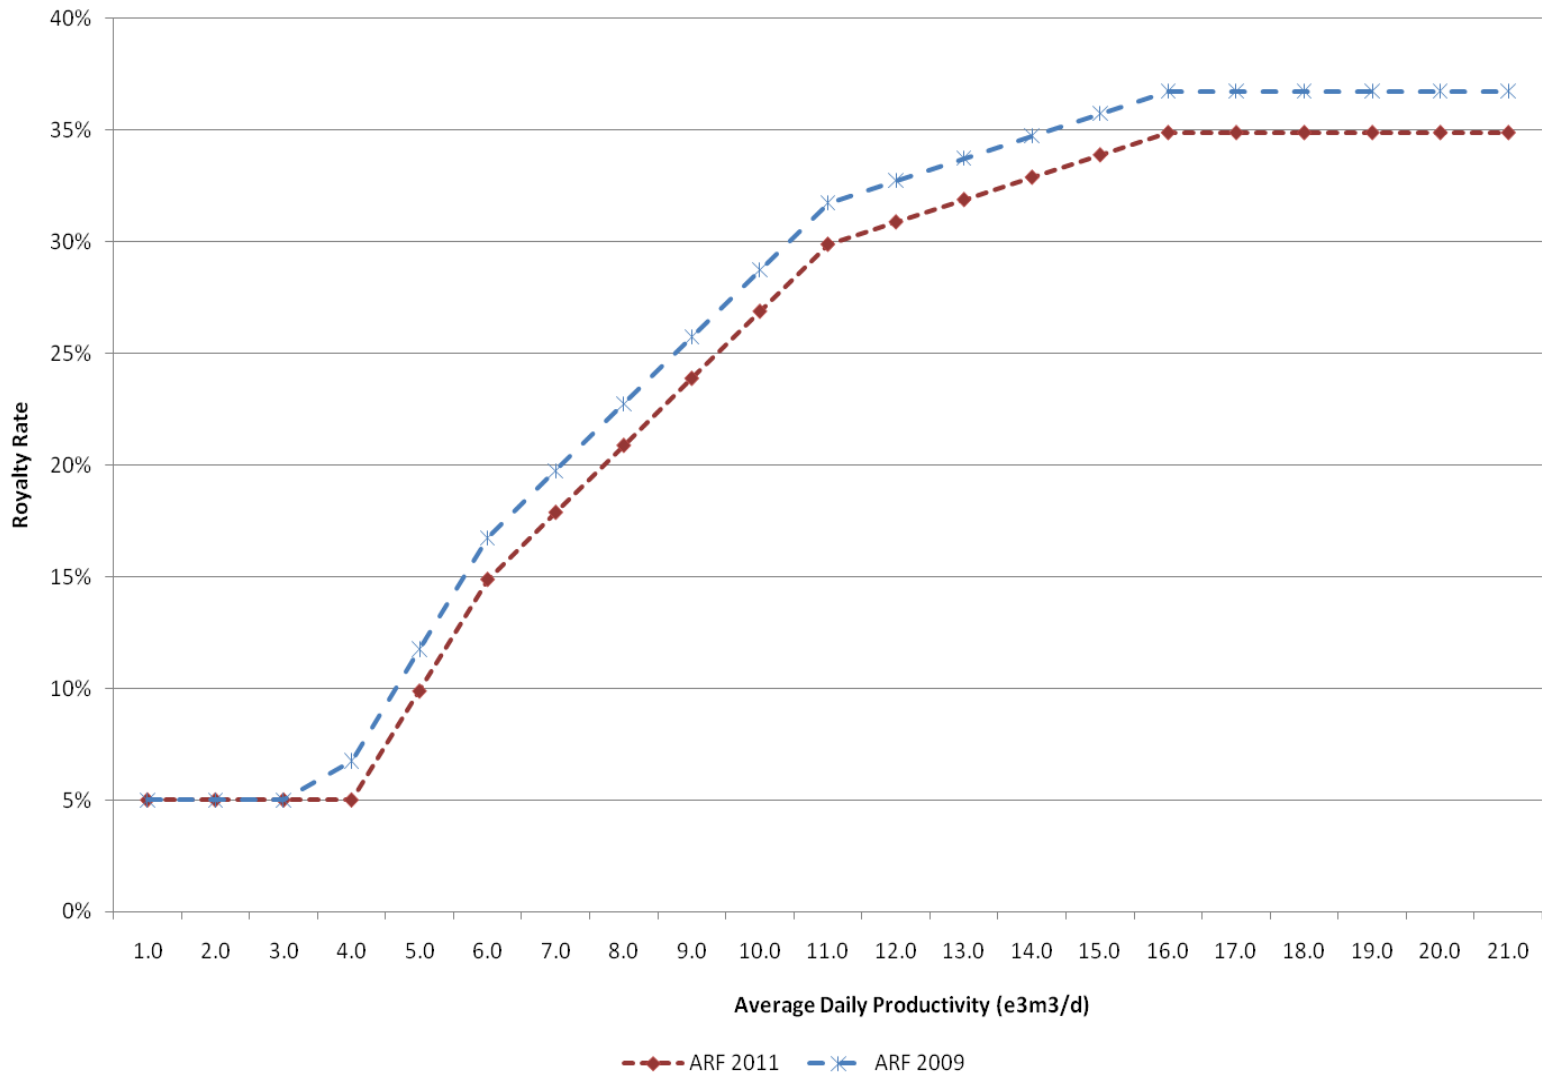

Natural Gas Royalty Rates \$6/GJ Well Productivity Comparison

Natural Gas

Royalty Comparison based on 600 Mcf/day