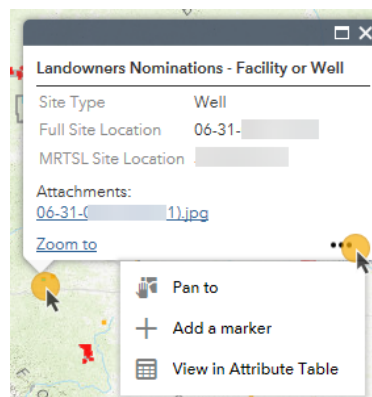

Nominated Sites Map: Site Rehabilitation Program

Find a nominated site on the map

The Map viewer has three tools to help you locate a nominated site.

1. Zoom using the + and - signs or click and drag a box on the map.
2. Use the Search box to type in a surface location for a site (for example 01-02-003-04W5):
3. Open the Attribute Table  at the bottom to reveal details about all nominated sites.

Click on a site for more information

Click on a site (designated by a coloured icon or square) to find attributes about the site.

Use the legend to find out more information about icons on the map

The legend (located at the top right) explains the colours and symbols used on the map.