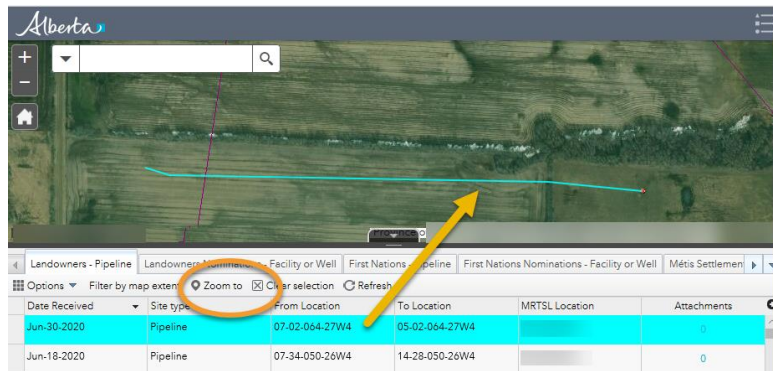

Nominated Sites Map: Site Rehabilitation Program

Find a nominated site on the map

The Map viewer has three tools to help you locate a nominated site.

1. Zoom using the + and - signs or click and drag a box on the map.
2. Use the Search box to type in a surface location for a site (for example 01-02-003-04W5):
3. Open the Attribute Table  at the bottom to reveal details about all nominated sites.

Click on a site for more information

Click on a site (designated by a coloured icon or square) to find attributes about the site.

Use the legend to find out more information about icons on the map

The legend (located at the top right) explains the colours and symbols used on the map.

Finding all sites within in an area

The Attribute table at the bottom of the page has several tools to view all sites within a given area. You can use *Filter by Map Extent* to see the details of all sites within a given area on the map. Once you find a site, you can *Zoom to* a specific site.