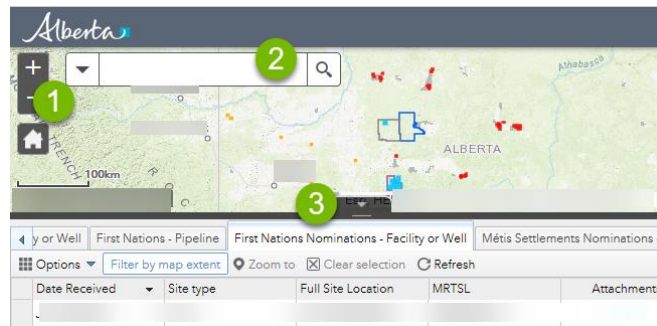

Nominated Sites Map: Site Rehabilitation Program

Find a nominated site on the map

The Map viewer has three tools to help you locate a nominated site.

1. Zoom using the + and - signs or click and drag a box on the map.
2. Use the Search box to type in a surface location for a site (for example 01-02-003-04W5):
3. Open the Attribute Table  at the bottom to reveal details about all nominated sites.

Click on a site for more information

Click on a site (designated by a coloured icon or square) to find attributes about the site.

Use the legend to find out more information about icons on the map

The legend (located at the top right) explains the colours and symbols used on the map.

Finding all sites within in an area

The Attribute table at the bottom of the page has several tools to view all sites within a given area. You can use *Filter by Map Extent* to see the details of all sites within a given area on the map. Once you find a site, you can *Zoom to* a specific site.