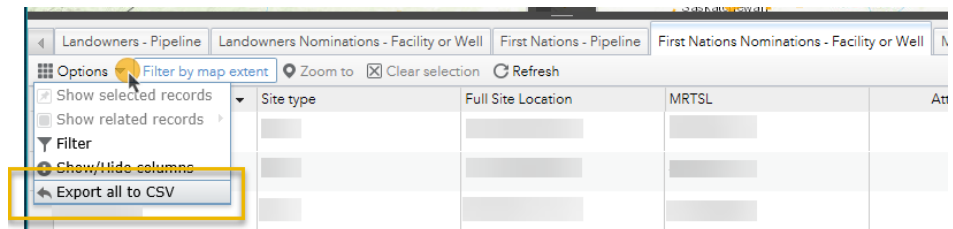

Exporting your findings

The Attribute table data can be exported as a CSV (spreadsheet) when you are done exploring. Click on the *Options* drop down menu to export.